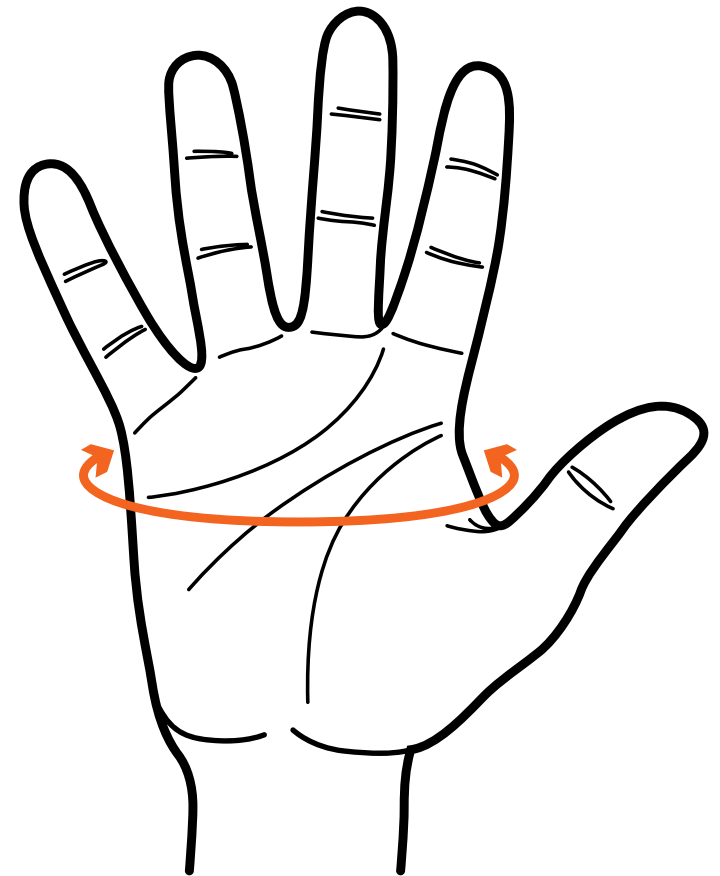

GLOVE SIZE CHART

SIZE	MEASUREMENTS
3XS	18.5 cm
2XS	19 cm
XS	20 cm
S	20.7 cm
M	21.5 cm
L	22.5 cm
XL	23 cm
2XL	24 cm

* PLEASE ENSURE THAT YOU READ AND FULLY UNDERSTAND THIS SIZE CHART,
AS IT IS YOUR RESPONSIBILITY TO SELECT THE CORRECT SIZE FOR YOUR FIT *